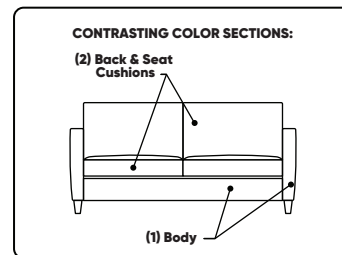

Leg height is 4"

Please use actual leather, fabric, Crypton®, Sunbrella® and Ultrasuede® swatches when specifying furniture as the colors shown may vary due to the printing process.

Scale: 1/8 inch = 1 foot
All dimensions are approximate and subject to change.
Specify components from the sitting position.