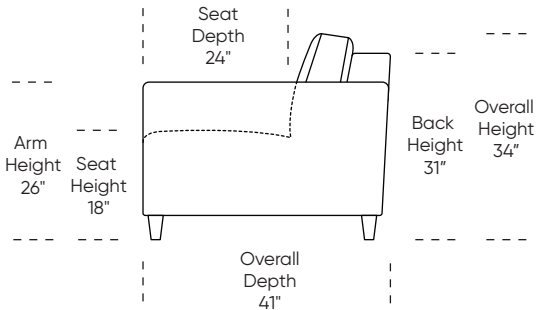

Leg height is 4"

Please use actual leather, fabric, Crypton®, Sunbrella® and Ultrasuede® swatches when specifying furniture as the colors shown may vary due to the printing process.

Scale: 1/8 inch = 1 foot
All dimensions are approximate and subject to change.
Specify components from the sitting position.