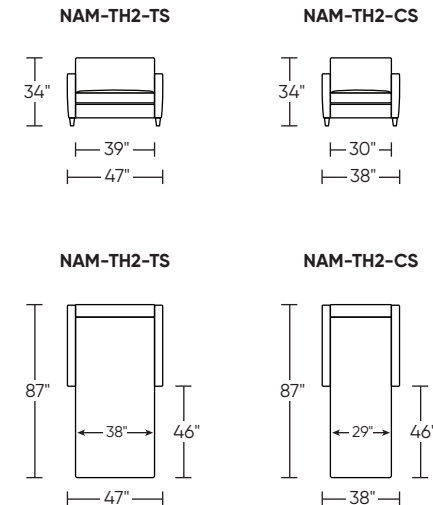

Leg height is 4"

Please use actual leather, fabric, Crypton®, Sunbrella® and Ultrasuede® swatches when specifying furniture as the colors shown may vary due to the printing process.

Scale: 1/8 inch = 1 foot
All dimensions are approximate and subject to change.
Specify components from the sitting position.