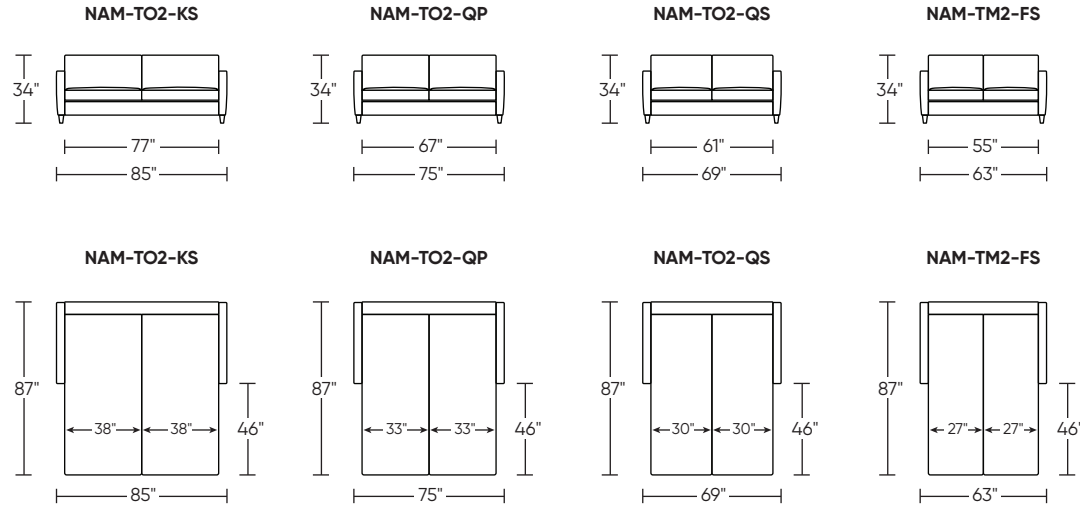

Leg height is 4"

Please use actual leather, fabric, Crypton®, Sunbrella® and Ultrasuede® swatches when specifying furniture as the colors shown may vary due to the printing process.

Scale: 1/8 inch = 1 foot
All dimensions are approximate and subject to change.
Specify components from the sitting position.